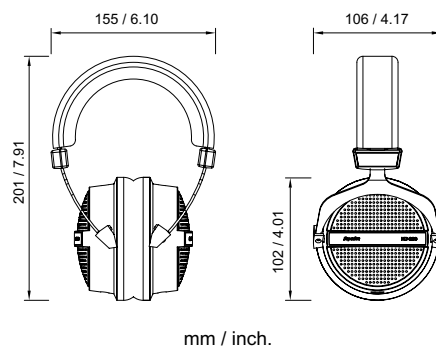

HD330

Superlux®
舒伯乐

Audiophile Headphones

Overview

The HD330 is a semi-open dynamic audiophile headphone suitable for most kinds of music. The accurate sound profile and comfortable headband make the HD330 the perfect headphone for both the music enthusiast and the professional recording engineer. With a carefully tailored frequency response and enhanced bass, the HD330 offers a bass punch and excellent clarity of sound with a natural and balanced character. Soft earpads and adjustable, sliding earpieces, together with a single-sided connecting cable, ensure listening comfort during long-term use. A sturdy plastic storage box ensures secure protection during transportation.

Features

- Enhanced bass
- Natural and well-balanced sound profile
- Ultra-detailed high and mid-range reproduction
- Durable headband construction with optimized pressure
- Single sided cable

Specifications

Type	Dynamic, Closed-back
Driver	Φ40mm, neodymium
Sound Pressure Level	96dB SPL (1mW) at 1KHz
Frequency Response	10 – 30,000Hz
Max. Input Power	100 mW
Rated Impedance	150Ω
Ear pads	leatherette
Cables	3m coiled, single-sided cable
Connector	Gold plated stereo mini jack
Headphone Caliper Pressure	Approx. 6N
Weight (with cable)	250g / 8.8 oz

Furnished Items

- 3.5/6.3mm (1/8" to 1/4") gold-plated stereo screw-on adapter
P/N JA10063350900
- Plastic carrying case
P/N KQ10000A70100

Replacement Parts

- Ear pad
P/N AU10006600101
- Foam disk
P/N Ai10006600200